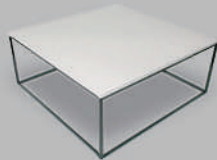

Contents

04 CHAIRS

10 BISTRO TABLES

16 BAR STOOLS

22 BAR TABLES

26 LOUNGE

34 COFFEE TABLES

38 DISPLAY

44 OFFICE

50 BESPOKE

58 USEFUL EXTRAS

62 OUTDOOR

64 EXHIBITION SERVICES

Linx
Exhibition Systems

CHAIRS

Name: Debut Chair
Code: CH65
Dim: D550 H780
W600 SH460