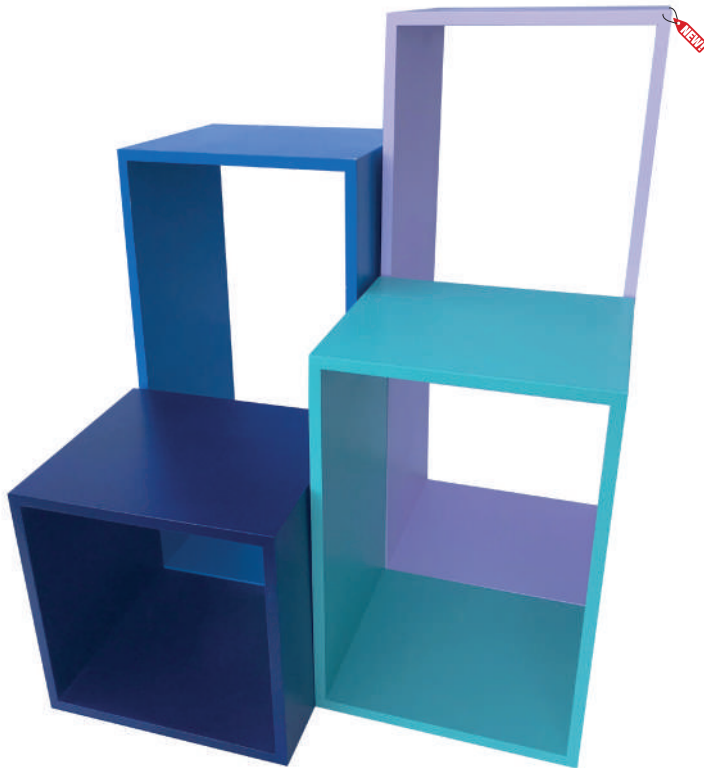

Code: BS52

Dim: D600 H900
W600

* Large

* Available in 12 Base Colours.

* Available in 12 Base Colours - Specific Pantone Colours Available On Request.

Name: Linear Small Windows

Code: BS57

Dim: D350 H400 - W400