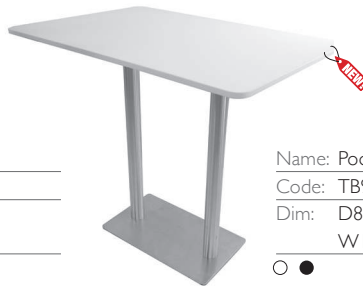

NEW

Name: Tolix Vintage Bar Table
Code: TB89
Dim: D600 H1030 W600
●
* Wooden Top

Name: Bar Table
Code: TB61
Dim: H1100 W610
○ ● ●

Name: Sputnik Bar Table
Code: TB80
Dim: D600 H680-930 W600
○ ● ● ● ● ● ● ●