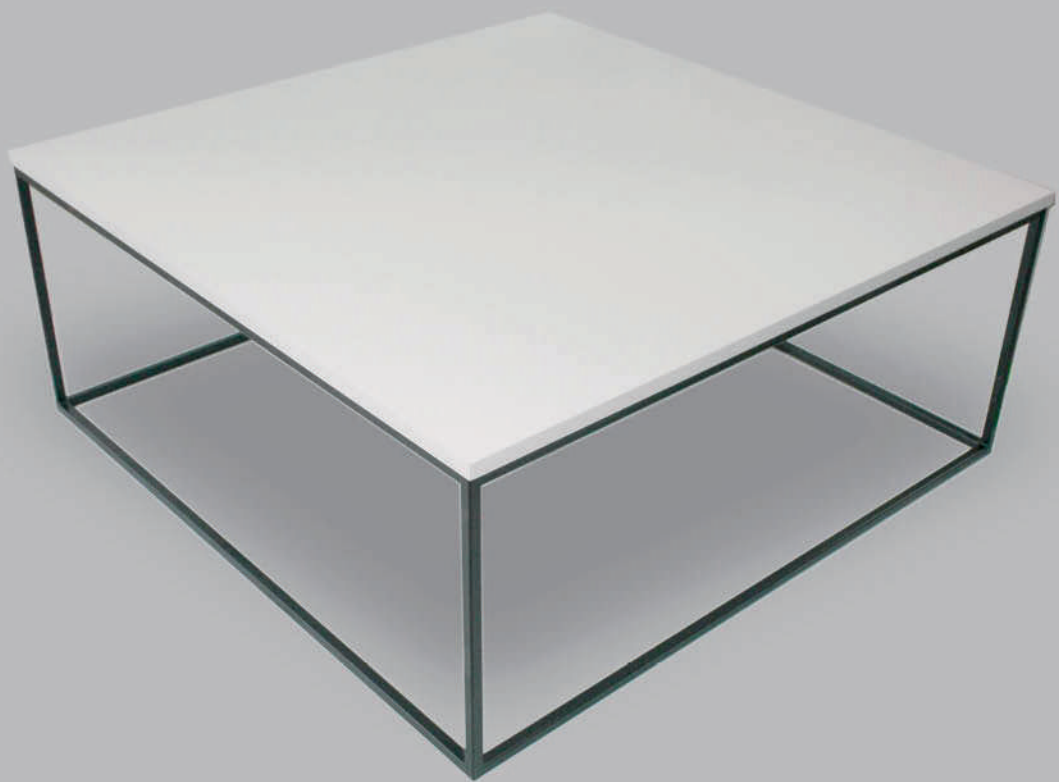

Name: Block Single Unit
 Code: LS51
 Dim: D410 H440 W410
 ●

Name: Block Double Unit
 Code: LS52
 Dim: D410 H440 W800
 ●

Name: Block Corner Unit
 Code: LS50R
 Dim: D520 H440 W470
 ●
 * Right Side

COFFEETABLES