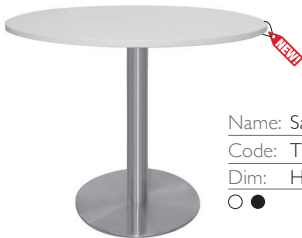

BISTROTABLES

Name: Studio Table
Code: TB06
Dim: D700 H730
W700

Name: Fleur Table Square
Code: TB28
Dim: D700 H720
W700

* Coloured tops available

Name: Fleur Table Round
Code: TB29
Dim: H720 W800

Name: Tolix Table
Code: TB86
Dim: D600 H730
W600

Name: Tolix Bistro Table
Code: TB86L
Dim: D800 H730
W800

Name: Tolix Vintage Bistro Table
Code: TB87
Dim: D600 H730
W600

* Oak Top

Name: Satin Bistro
Code: TB17
Dim: H730 W800

Name: Nero Bistro Table
Code: TB93
Dim: H750 W800