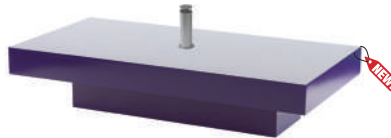

Name: Seating Cube
Code: BS49
Dim: D410 H440
W410

Name: Linear Crate
Code: BS48
Dim: D500 H500 W500
* Available in 12 Base Colours.

Name: Levante Bar Charging
Code: BS26
Dim: D820 H1100
W2000

* Small
* Available in 12 Base Colours.